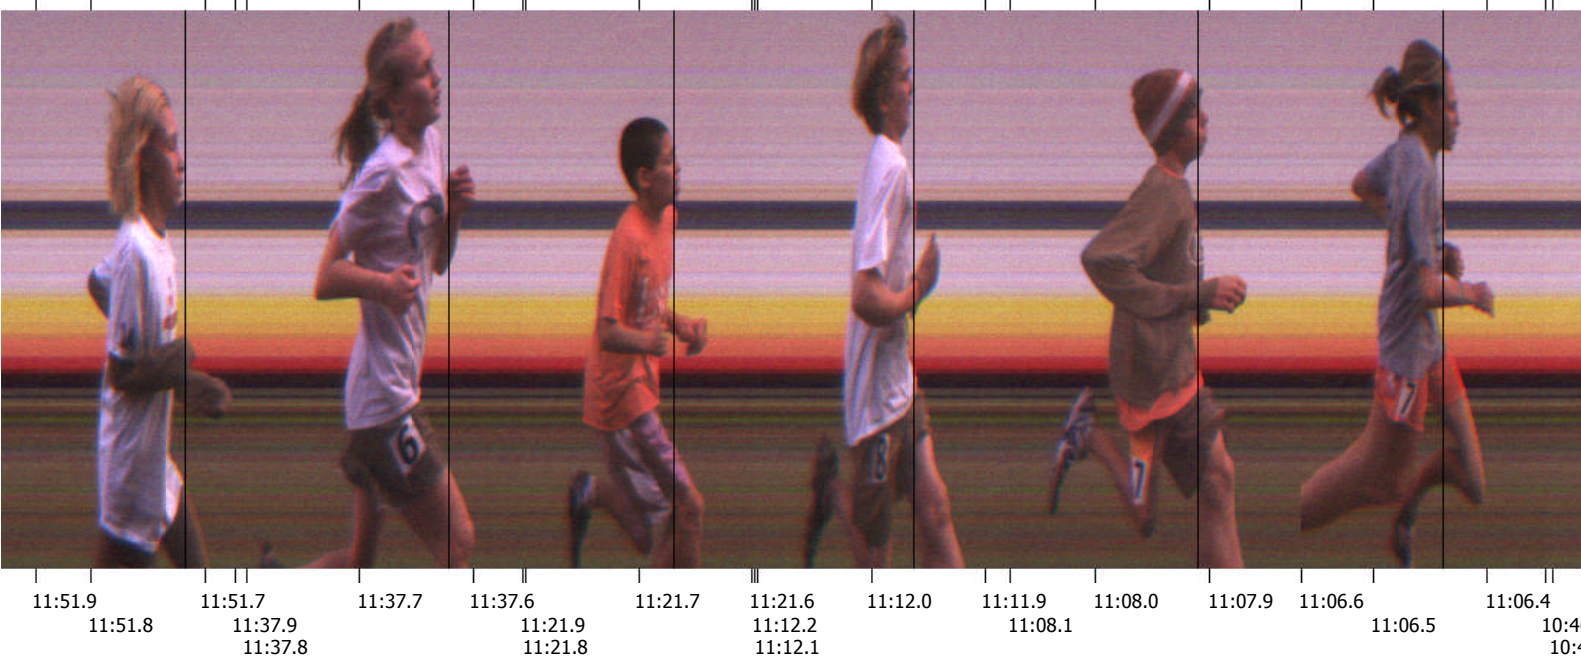

# London Legion Elementary Cross Country Meet Series -

## Finish - Camera 1

Start: 16/10/2009 17:32:25.2 (Manual)

Place	Id	Lane	First Name	Last Name	Affiliation	License	Time	Delta Time
1							11:06.5	11:06.50
2							11:08.0	1.50
3							11:12.0	4.00
4							11:21.7	9.70
5							11:37.7	16.00
6							11:51.8	14.10
7							11:53.7	1.90
8							12:05.3	11.60
9							12:36.7	31.40
10							12:38.4	1.70
11							12:39.1	0.70
12							12:44.1	5.00
13							12:50.3	6.20
14							12:51.4	1.10
15							12:56.3	4.90
16							13:08.0	11.70
17							13:14.8	6.80
18							13:18.2	3.40
19							13:31.8	13.60
20							13:50.9	19.10
21							14:19.4	28.50
22							15:17.8	58.40